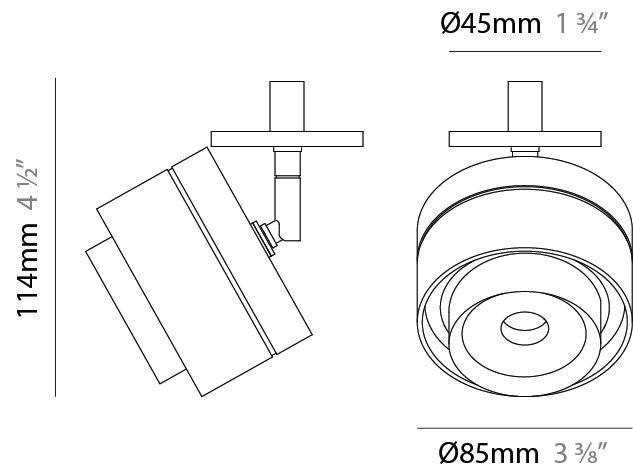

ZOOM SURFACE

A7200014- -

base number   Color   Finish
Temperature   Options

1. To build a product code in our configurator select the specify button on the base model # product page
2. To build a manual product code on this datasheet choose from the options listed below in blue font and add the suffix to the base model #

GENERAL

Series: Zoom
Brand: Letroh
Division: Architectural
Mounting Type: Surface
Mounting Location: Ceiling
Subcategory: Spots

PHYSICAL

Shape: Rectangle
Diameter (mm): 85
Diameter (in): 3 3/8
Height (mm): 114
Height (in): 4 1/2
Light Distribution: Adjustable / Downlight
Weight (kg): 0.38
Weight (lbs): 0.73
Fixture Finish: WHI / BLK
Fixture Material: Aluminum

ELECTRICAL

Lamp Type: LED (Zhaga Standard)
Input Wattage (W): 14.7
Total Output Wattage (W): 12.7
Dimming: Tri-Mode (Non-Dimming and Phase Dimming (120Vac only) and 0-10V Dimming)
Driver Included: No
Driver Location: Remote
Driver Type: Constant Current - Universal
Driver Class: Class 2
Housing: ENCP3
Input Voltage (V): 120 - 277
Constant Current (MA): 350

LED

Color Temperature (°K): 2700 / 3000
Max. Delivered Lumen (lm): 831 / 878
Nominal Lumen (lm): 1010 / 1068
CRI: >97 CRI
Lamp Life (hrs): 50000

OPTICAL

Optic°: 12 - 46
Adjustability: Tilting and rotating

RATINGS AND CERTIFICATIONS

Certified By: Certified for North American Standards
IP rating: IP20