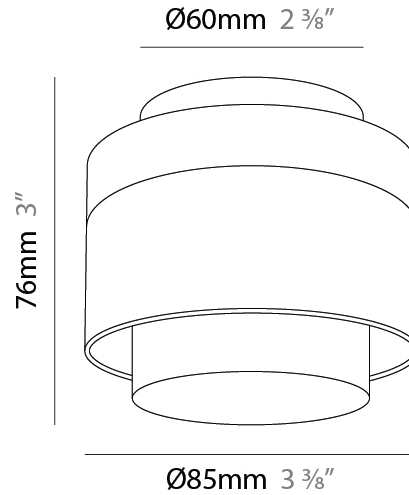

ZOOM SURFACE

A7200016-

base number   Color   Finish
Temperature   Options

1. To build a product code in our configurator select the specify button on the base model # product page
2. To build a manual product code on this datasheet choose from the options listed below in blue font and add the suffix to the base model #

GENERAL

Series: Zoom
Brand: Letroh
Division: Architectural
Mounting Type: Surface
Mounting Location: Ceiling
Subcategory: Downlight

PHYSICAL

Shape: Rectangle
Diameter (mm): 85
Diameter (in): 3 3/8
Height (mm): 76
Height (in): 3
Light Distribution: Adjustable / Downlight
Weight (kg): 0.38
Weight (lbs): 0.73
Fixture Finish: WHI / BLK
Fixture Material: Aluminum

ELECTRICAL

Lamp Type: LED (Zhaga Standard)
Input Wattage (W): 14.7
Total Output Wattage (W): 12.7
Dimming: Tri-Mode (Non-Dimming and Phase Dimming (120Vac only) and 0-10V Dimming)
Driver Included: No
Driver Location: Remote
Driver Type: Constant Current - Universal
Driver Class: Class 2
Housing: ENCP3
Input Voltage (V): 120 - 277
Constant Current (MA): 350

LED

Color Temperature (°K): 2700 / 3000
Max. Delivered Lumen (lm): 831 / 878
Nominal Lumen (lm): 1010 / 1068
CRI: >97 CRI
Lamp Life (hrs): 50000

OPTICAL

Optic°: 12 - 46
Adjustability: Tilting and rotating

RATINGS AND CERTIFICATIONS

Certified By: Certified for North American Standards
IP rating: IP20

PROJECT
TYPE
SPECIFIER
QUANTITY
DATE