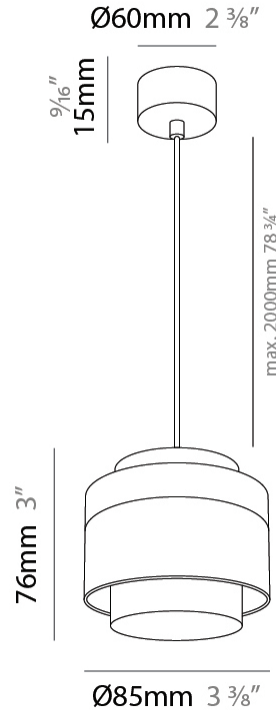

1. To build a product code in our configurator select the specify button on the base model # product page
2. To build a manual product code on this datasheet choose from the options listed below in blue font and add the suffix to the base model #

GENERAL

Series: Zoom
Brand: Letroh
Division: Architectural
Mounting Type: Suspension
Mounting Location: Ceiling
Subcategory: Pendant

PHYSICAL

Shape: Rectangle
Diameter (mm): 85
Diameter (in): 3 3/8
Height (mm): 76
Height (in): 3
Max. Overall Height (mm): 2076
Max. Overall Height (in): 81 3/4
Light Distribution: Adjustable / Downlight
Weight (kg): 0.47
Fixture Finish: WHI / BLK
Fixture Material: Aluminum
Cable Details: 2,000mm / 78 3/4" Transparent Cable

ELECTRICAL

Lamp Type: LED (Zhaga Standard)
Input Wattage (W): 14.7
Total Output Wattage (W): 12.7
Dimming: Tri-Mode (Non-Dimming and Phase Dimming (120Vac only) and 0-10V Dimming)
Driver Included: No
Driver Location: Remote
Driver Type: Constant Current - Universal
Driver Class: Class 2
Housing: ENCP3
Input Voltage (V): 120 - 277
Constant Current (MA): 350

LED

Color Temperature (°K): 2700 / 3000
Max. Delivered Lumen (lm): 831 / 878
Nominal Lumen (lm): 1010 / 1068
CRI: >97 CRI
Lamp Life (hrs): 50000

OPTICAL

Optic°: 12 - 46
Adjustability: Tilting and rotating

RATINGS AND CERTIFICATIONS

Certified By: Certified for North American Standards
IP rating: IP20

PROJECT
TYPE
SPECIFIER
QUANTITY
DATE